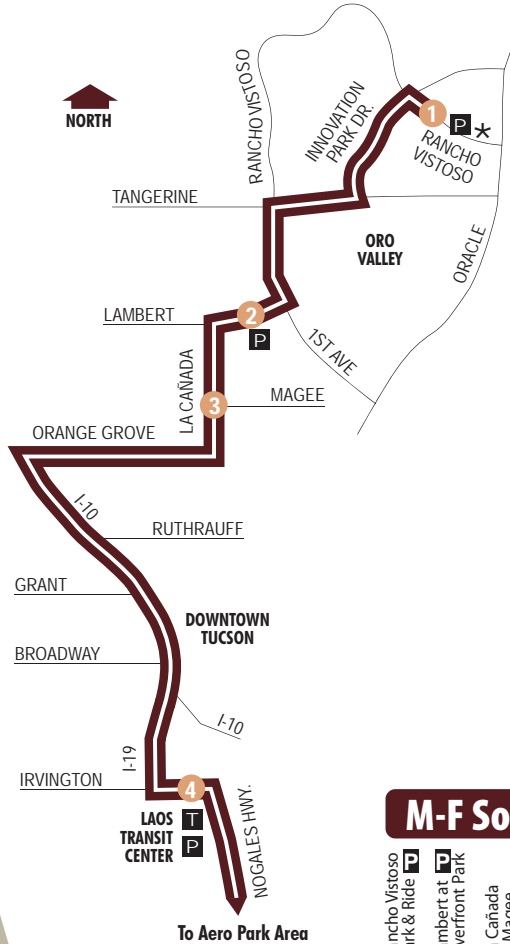

ROUTE 107X — ORO VALLEY-DOWNTOWN EXPRESS

- P** Park & Ride Lots at Rancho Vistoso & Lambert/Riverfront Park
- T** Ronstadt Transit Center
- #** Time Points
- Additional Bus Stops

Downtown Detail

See Downtown Details

	M-F Southbound				M-F Northbound					
	Rancho Vistoso Park & Ride	Lambert at Riverfront Park	Magee at La Cañada	6th Ave. at Pennington	Stone at Franklin	6th Ave. at Pennington	La Cañada at Magee	Lambert at Riverfront Park	Rancho Vistoso Park & Ride	
	1	2	3	4	5	4	3	2	1	
AM TRIPS	559	614	622	650	435	440	507	515	530	PM TRIPS
	629	644	652	720	505	510	537	545	600	
	659	714	722	750	535	540	607	615	630	

NEW SERVICE BEGINS MONDAY, FEBRUARY 16!

ROUTE 203X — ORO VALLEY-AERO PARK EXPRESS

P Park & Ride Lots at Rancho Vistoso, Lambert/Riverfront Park & Laos Transit Center/Irvington

T Laos Transit Center

Time Points

NEW SERVICE BEGINS MONDAY, FEBRUARY 16!

ROUTE 110X — RITA RANCH-DOWNTOWN EXPRESS

- P** Park & Ride Lots at Rita Ranch—Old Vail/Houghton
- T** Ronstadt Transit Center
- #** Time Points
- Additional Bus Stops
- Designated trips only