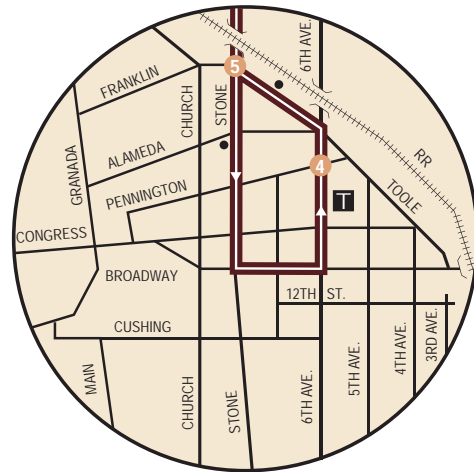

ROUTE 107X — ORO VALLEY-DOWNTOWN EXPRESS

- P** Park & Ride Lots at Rancho Vistoso & Lambert/Riverfront Park
- T** Ronstadt Transit Center
- #** Time Points
- Additional Bus Stops

Downtown Detail

See Downtown Details

	M-F Southbound				M-F Northbound					
	Rancho Vistoso Park & Ride	Lambert at Riverfront Park	Magee at La Cañada	6th Ave. at Pennington	Stone at Franklin	6th Ave. at Pennington	La Cañada at Magee	Lambert at Riverfront Park	Rancho Vistoso Park & Ride	
	1	2	3	4	5	4	3	2	1	
AM TRIPS	559	614	622	650	435	440	507	515	530	PM TRIPS
	629	644	652	720	505	510	537	545	600	
	659	714	722	750	535	540	607	615	630	

NEW SERVICE BEGINS MONDAY, FEBRUARY 16!

ROUTE 203X — ORO VALLEY-AERO PARK EXPRESS

P Park & Ride Lots at Rancho Vistoso, Lambert/Riverfront Park & Laos Transit Center/Irvington

T Laos Transit Center

Time Points

NEW SERVICE BEGINS MONDAY, FEBRUARY 16!

ROUTE 110X — RITA RANCH-DOWNTOWN EXPRESS

- P** Park & Ride Lots at Rita Ranch—Old Vail/Houghton
- T** Ronstadt Transit Center
- #** Time Points
- Additional Bus Stops
- Designated trips only