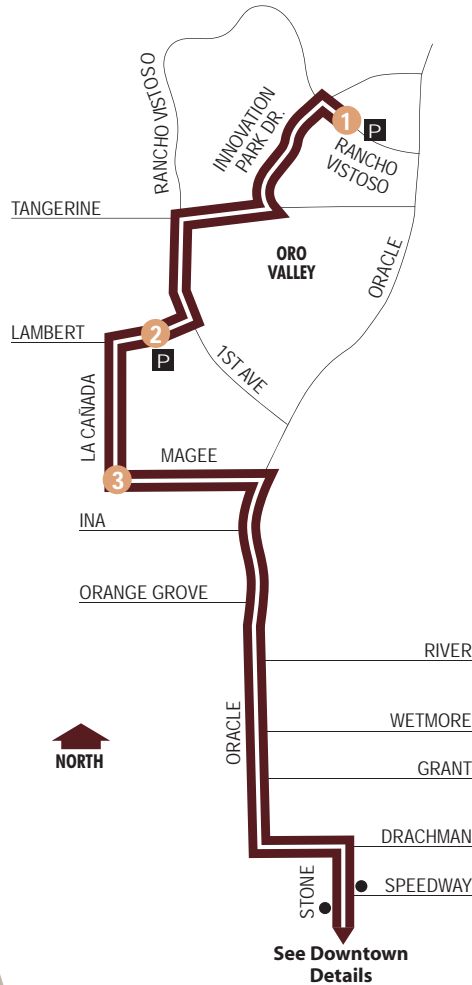

ROUTE 107X — ORO VALLEY-DOWNTOWN EXPRESS

- P** Park & Ride Lots at Rancho Vistoso & Lambert/Riverfront Park
- T** Ronstadt Transit Center
- #** Time Points
- Additional Bus Stops

Downtown Detail

See Downtown Details

	M-F Southbound				M-F Northbound					
	Rancho Vistoso Park & Ride	Lambert at Riverfront Park	Magee at La Cañada	6th Ave. at Pennington	Stone at Franklin	6th Ave. at Pennington	La Cañada at Magee	Lambert at Riverfront Park	Rancho Vistoso Park & Ride	
	1	2	3	4	5	4	3	2	1	
AM TRIPS	559	614	622	650	435	440	507	515	530	PM TRIPS
	629	644	652	720	505	510	537	545	600	
	659	714	722	750	535	540	607	615	630	

NEW SERVICE BEGINS MONDAY, FEBRUARY 16!

ROUTE 203X — ORO VALLEY-AERO PARK EXPRESS

P Park & Ride Lots at Rancho Vistoso, Lambert/Riverfront Park & Laos Transit Center/Irvington

T Laos Transit Center

Time Points

NEW SERVICE BEGINS MONDAY, FEBRUARY 16!

ROUTE 110X — RITA RANCH-DOWNTOWN EXPRESS

- P** Park & Ride Lots at Rita Ranch—Old Vail/Houghton
- T** Ronstadt Transit Center
- #** Time Points
- Additional Bus Stops
- Designated trips only