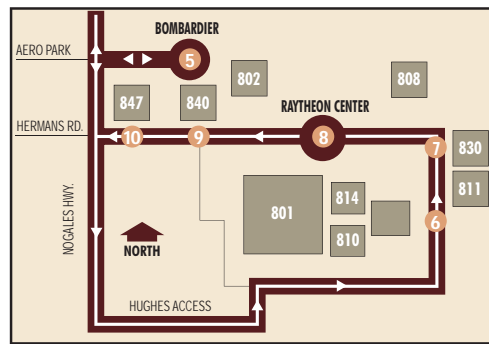

	M-F Southbound				M-F Northbound					
	Rancho Vistoso Park & Ride	Lambert at Riverfront Park	Magee at La Cañada	6th Ave. at Pennington	Stone at Franklin	6th Ave. at Pennington	La Cañada at Magee	Lambert at Riverfront Park	Rancho Vistoso Park & Ride	
	1	2	3	4	5	4	3	2	1	
AM TRIPS	559	614	622	650	435	440	507	515	530	PM TRIPS
	629	644	652	720	505	510	537	545	600	
	659	714	722	750	535	540	607	615	630	

NEW SERVICE BEGINS MONDAY, FEBRUARY 16!

ROUTE 203X — ORO VALLEY-AERO PARK EXPRESS

P Park & Ride Lots at Rancho Vistoso, Lambert/Riverfront Park & Laos Transit Center/Irvington

T Laos Transit Center

Time Points

Aero Park Detail

M-F Southbound

1	2	3	4	5	6	7	8	9	10	AM TRIPS
500	515	524	602	612	624	626	628	629	630	
520	535	544	622	632	644	646	648	649	650	
600	615	624	702	712	724	726	728	729	730	

M-F Northbound

6	7	8	9	10	5	4	3	2	1	PM TRIPS
440	442	443	444	445	450	500	538	546	601	
510	512	513	514	515	520	530	608	616	631	
540	542	543	544	545	550	600	638	646	701	

NEW SERVICE BEGINS MONDAY, FEBRUARY 16!

ROUTE 110X — RITA RANCH-DOWNTOWN EXPRESS

- P** Park & Ride Lots at Rita Ranch—Old Vail/Houghton
- T** Ronstadt Transit Center
- #** Time Points
- Additional Bus Stops
- Designated trips only